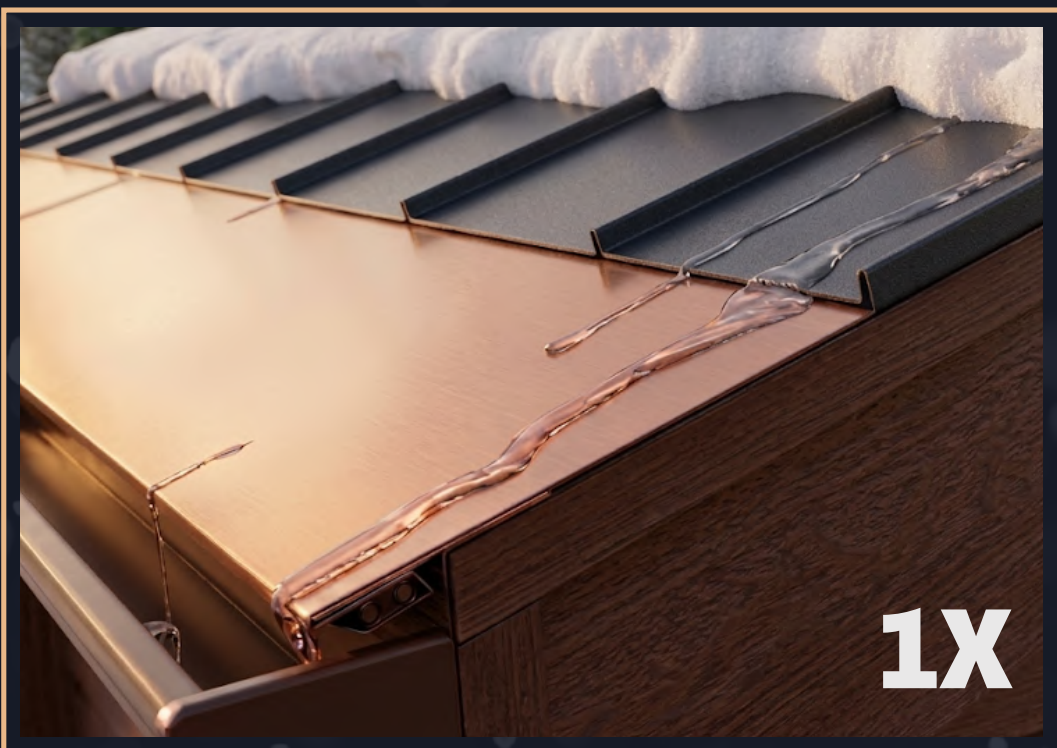

 (970) 279-7828

 sales@thermaline.us

 thermaline.us

THERMA METAL

ThermaMetal uses patented technology to stop ice damming on new standing seam metal roofs. A specifically designed, three sided raceway secures UL-listed self regulating heat trace cable in place for highly efficient, direct heat transfer.

Panels are installed directly onto the ice and water shield and do not require any modifications to the new roof structure. ThermaMetal has a receiver compatible with new seams, which are then clicked on for a clean, water-tight installation.

SPECIFICATIONS

Material Selection

24 gauge steel or 021" copper

Dimensions

ThermaMetal is available in 5' lengths and can be trimmed onsite. Panel thickness is 10", 20" or 30" depending on size ordered. Drip edge specifications must be noted prior to order.